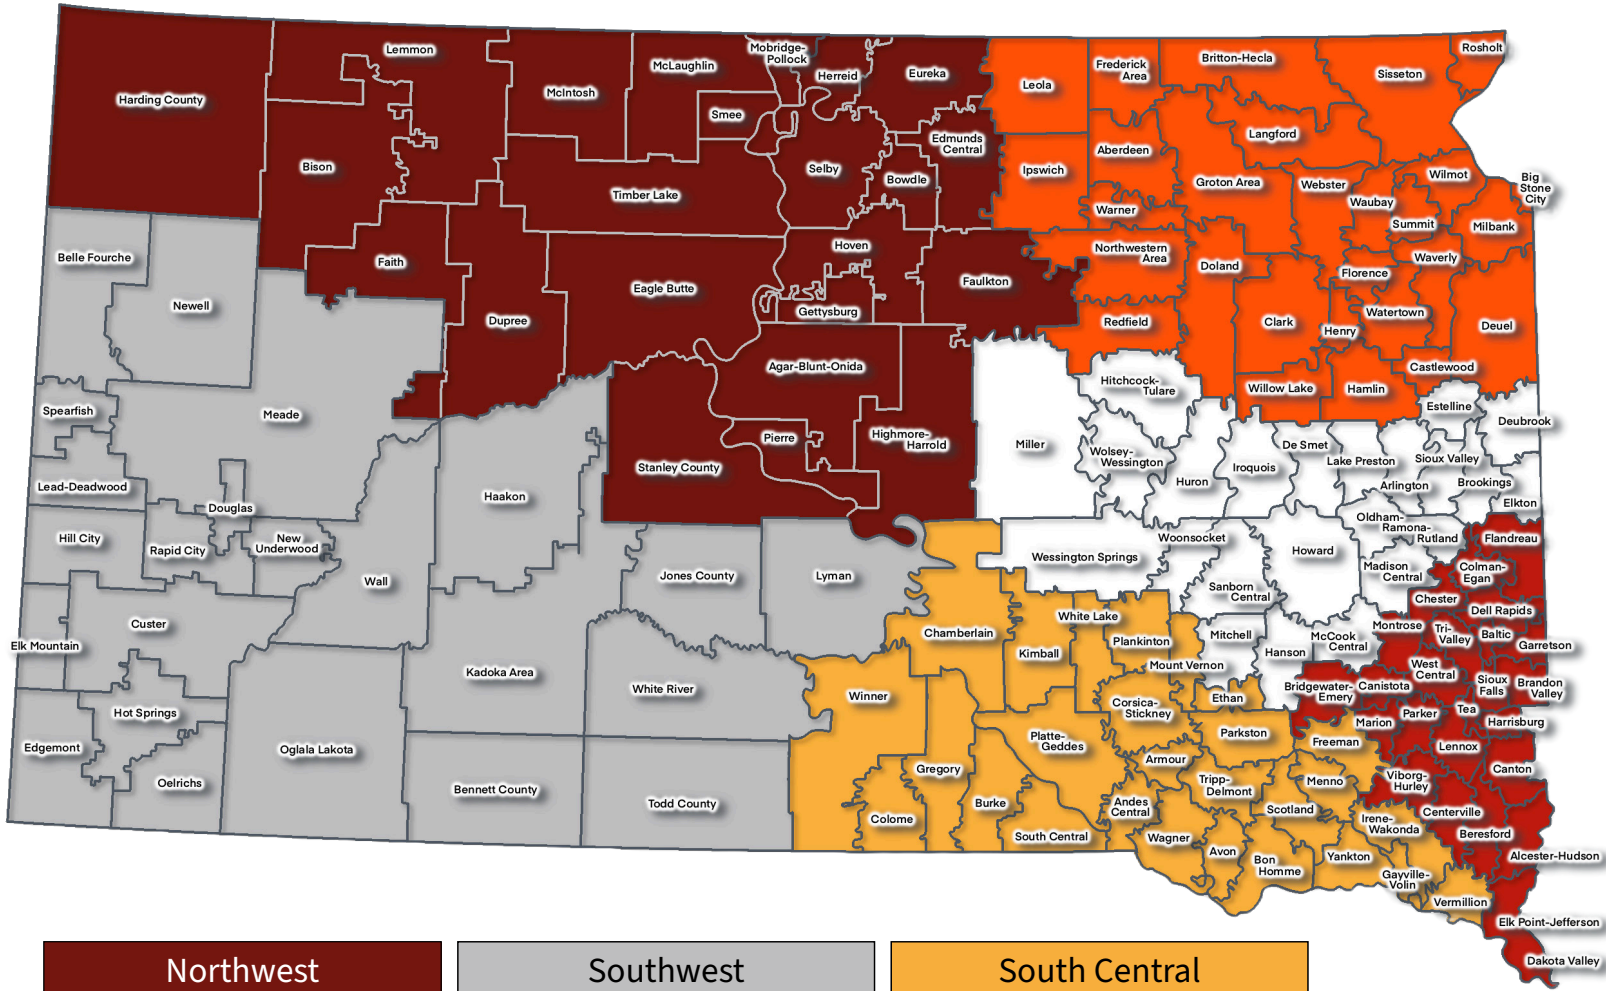

SD Statewide Scholarship Bulletin Board

Regional Map

Northwest	
Agar-Blunt-Onida	Herreid
Bison	Highmore-Harrold
Bowdle	Hoven
Cheyenne River	Lemmon
Crow Creek	McIntosh
Dupree	McLaughlin
Eagle Butte	Mobridge-Pollock
Edmunds Central	Pierre
Eureka	Selby
Faith	Smee
Faulkton	Stanley County
Gettysburg	Takini
Harding County	Timber Lake

Southwest	
Bennett County	New Underwood
Belle Fourche	Newell
Crazy Horse	Oelrichs
Custer	Oglala Lakota County
Douglas	Pine Ridge
Edgemont	Rapid City
Haakon	Rapid City Catholic
Hill City	Rapid City Christian
Hot Springs	Red Cloud Indian School
Jones County	Spearfish
Kadoka	St. Francis Indian School
Lead-Deadwood	Todd County
Little Wound	White River
Lyman	Wall
Meade	

South Central	
Andes Central	Marty Indian School
Armour	Menno
Avon	Mount Vernon
Bon Homme	Parkston
Burke	Plankinton
Chamberlain	Platte-Geddes
Colome-Consolidated	Scotland
Corsica Stickney	SDCVE
Dakota Christian	South Central
Ethan	Tripp-Delmont
Freeman	Vermillion
Gayville-Volin	Wagner
Gregory	Winner
Irene-Wakonda	Yankton
Kimball	White Lake

Northeast	
Aberdeen	Leola
Aberdeen Catholic	Milbank
Aberdeen Christian	Northwestern Area
Britton-Hecla	Redfield
Castlewood	Rosholt
Clark	Sisseton
Deuel	Summit
Doland	Tiospa Zina Tribal
Frederick Area	Warner
Florence	Watertown
Great Plains Lutheran	Waubay
Groton Area	Waverly
Hamlin	Webster
Henry	Willow Lake
Ipswich	Wilmot
Langford	